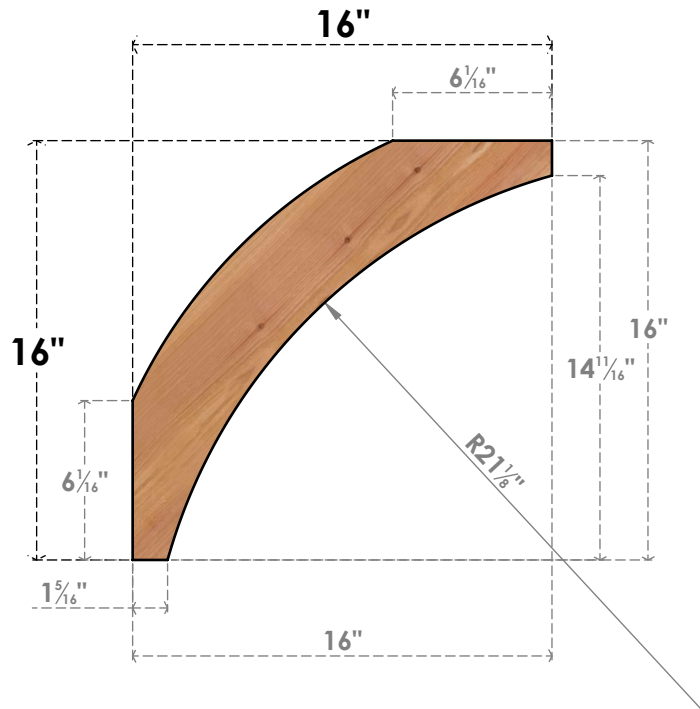

BRC06X16X16THROOSWR

5 1/2"W X 16"D X 16"H THORTON SMOOTH BRACE, WESTERN RED CEDAR

SIDE

FRONT

EKENA MILLWORK
 2300 WEST MAIN ST.
 CLARKSVILLE, TX 75426
 TOLL FREE: 866-607-0453
 WWW.EKENAMILLWORK.COM

NOTES

1. INSTALLATION TO BE COMPLETED IN ACCORDANCE WITH MANUFACTURER'S SPECIFICATIONS.
2. DRAWING MAY NOT BE TO SCALE
3. THIS DRAWING IS INTENDED FOR DESIGN AND PLANNING PURPOSES ONLY.
4. ALL INFORMATION CONTAINED HEREIN WAS CURRENT AT THE TIME OF DEVELOPMENT BUT MUST BE REVIEWED AND APPROVED BY THE PRODUCT MANUFACTURER TO BE CONSIDERED ACCURATE.
5. PRODUCTS ARE NOT KILN DRIED. THIS ITEM IS UNIQUE AND WILL CONTAIN THE NATURAL VARIATIONS THAT THE WOOD SPECIES OFFERS. THIS MAY RESULT IN VARIATIONS UP TO 1/4"